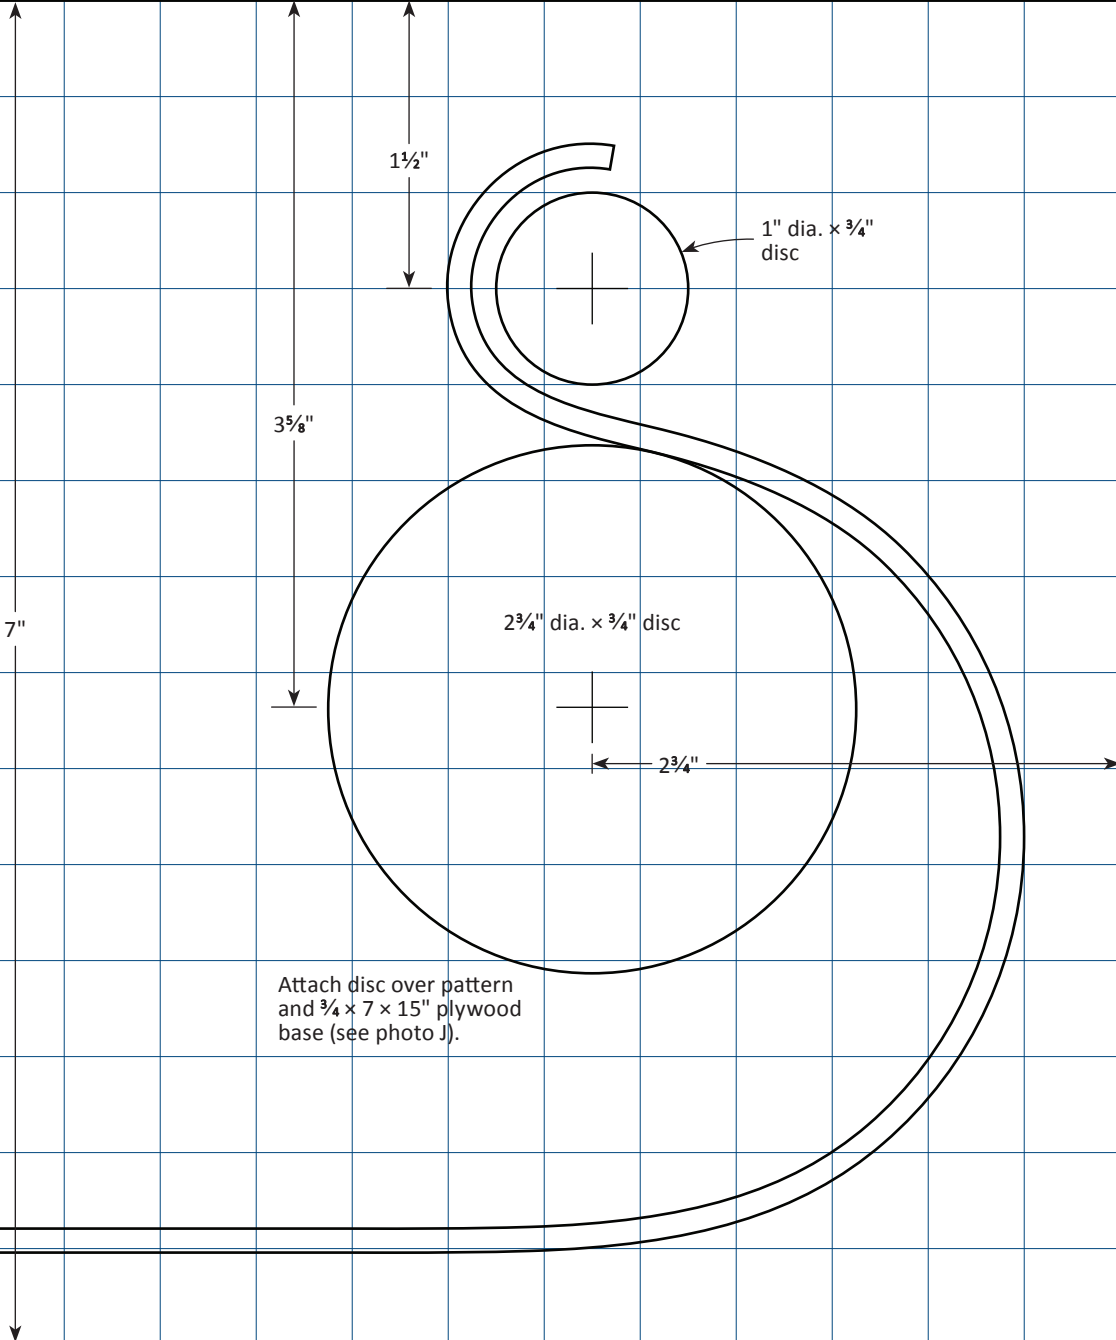

Patterns

Side Profile Pattern

WOODCRAFT
magazine

Online Extra

Table Top Sleigh
Dec/Jan 2012, Issue 44

Patterns full size

Patterns

Runner and Bending Jig Pattern

WOODCRAFT
magazine

Online Extra

Table Top Sleigh
Dec/Jan 2012, Issue 44

Patterns full size

Patterns

Strut Pattern

WOODCRAFT
magazine

Online Extra

Table Top Sleigh
Dec/Jan 2012, Issue 44

Patterns full size