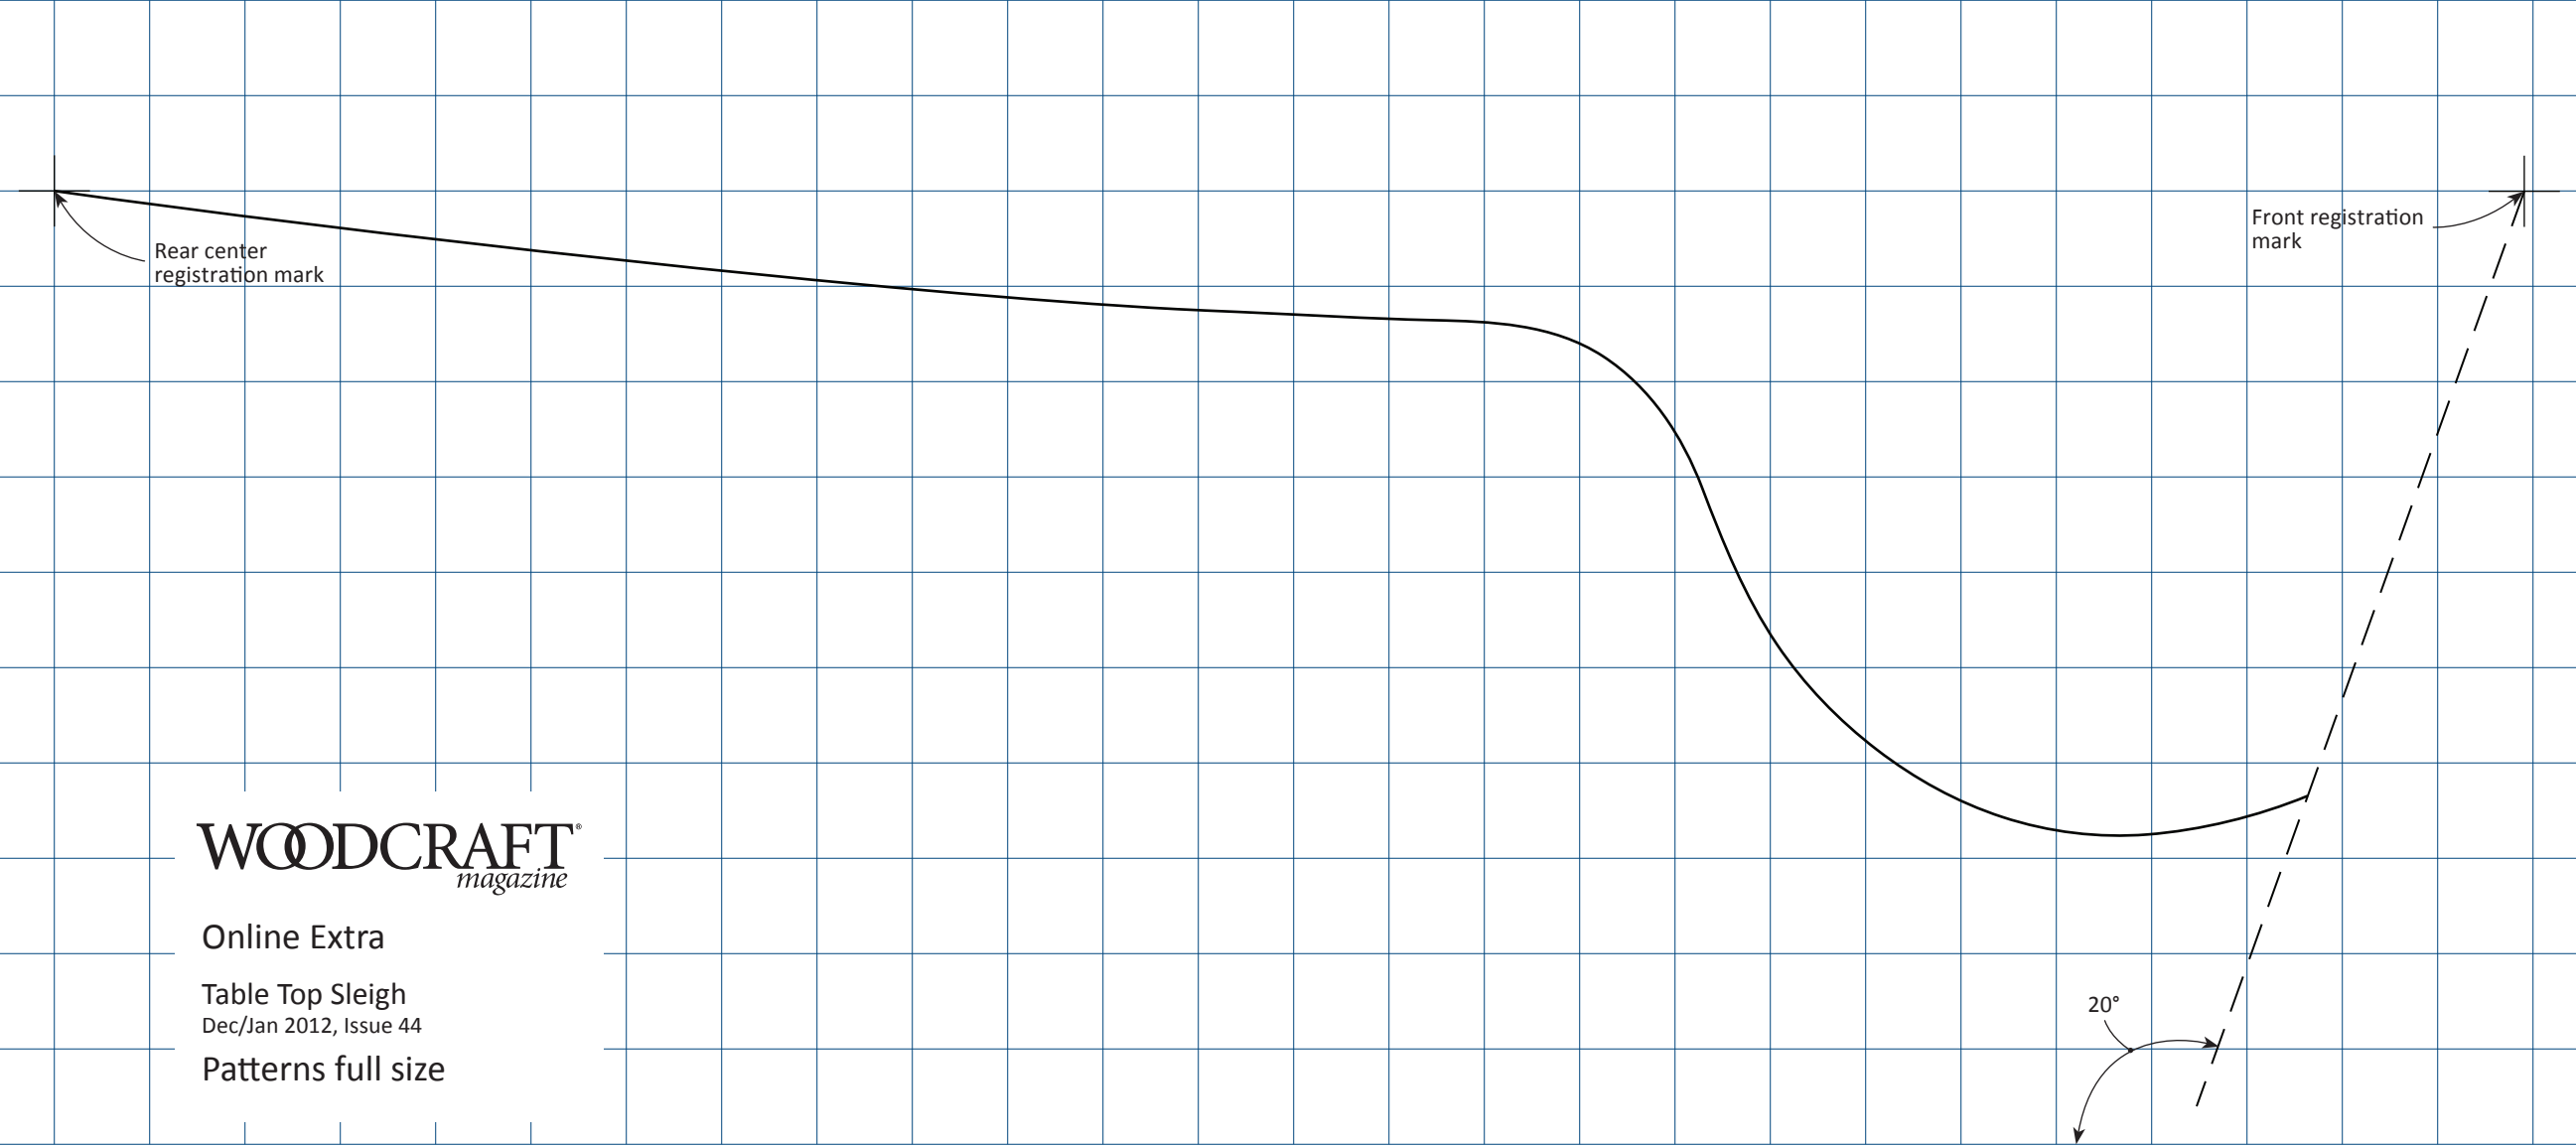

Patterns

Side Profile Pattern

WOODCRAFT
magazine

Online Extra

Table Top Sleigh
Dec/Jan 2012, Issue 44

Patterns full size

Patterns

Runner and Bending Jig Pattern

WOODCRAFT
magazine

Online Extra

Table Top Sleigh
Dec/Jan 2012, Issue 44

Patterns full size

Patterns

Strut Pattern

WOODCRAFT
magazine

Online Extra

Table Top Sleigh
Dec/Jan 2012, Issue 44

Patterns full size